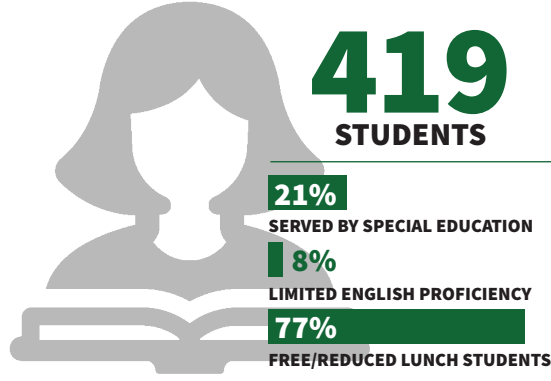

BAYOU WOODS

ELEMENTARY SCHOOL

SLIDELL, LOUISIANA

Elementary School
GRADES PRE K-3

Learning is fun! Learning is forever!
SCHOOL MOTTO

Alligator
SCHOOL MASCOT

Hunter Green & Gold
SCHOOL COLORS

EDUCATIONAL LEADER