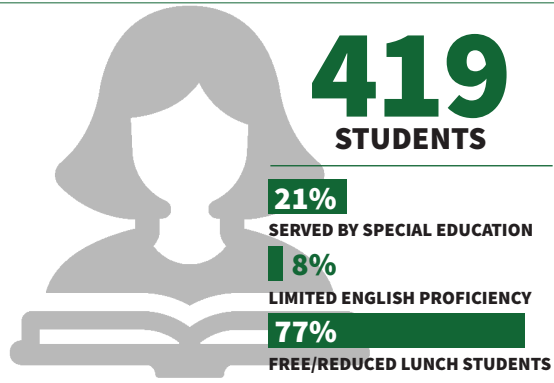

## EDUCATIONAL LEADER

**B**  
SCHOOL

**87.6**  
PERFORMANCE SCORE

Scores given by Louisiana Department of Education