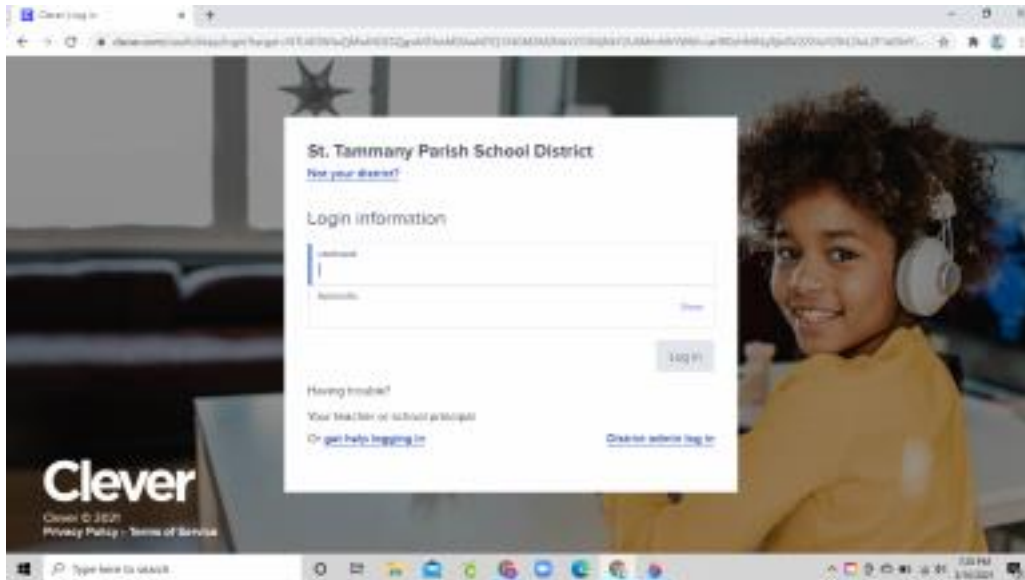

passwords are managed by the school. If you are unable to log in, please reach out to your teacher for assistance. Clever Support is unable to assist with login issues.

What does the Clever Portal look like?

After logging in, students will get to the landing page. From here students have access to icons that lead them to the different learning resources used in class. Icons located in the Instant Log Applications will automatically log them into the resource.